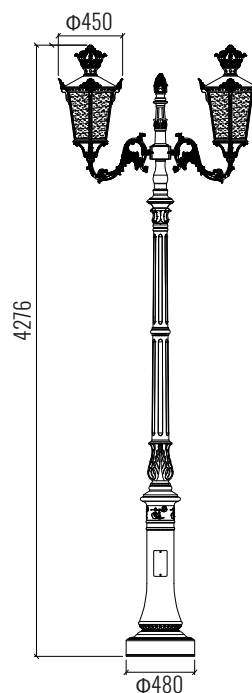

PRO

CRI ≥ 80

AC100-277V  
50/60Hz

3 Years

DIMENSION DRAW

Model:	Vittoria
Format:	Cylindrical
Location:	Exterior
Wattage:	120W
Materials:	Aluminum
Led Color:	3000K / 4000K / 6500K
Product Dimension:	Φ450*H4276mm
IP Code:	65
Fixation:	Ground
CRI :	80
Lumen Output:	11.430LM
Frequency:	50/60 Hz